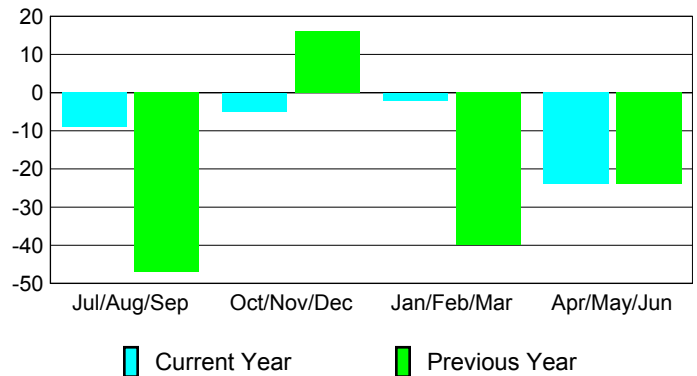

Gender Comparison 2008-2009

Jul/Aug/Sep

Oct/Nov/Dec

Jan/Feb/Mar

Apr/May/June

Male

Female