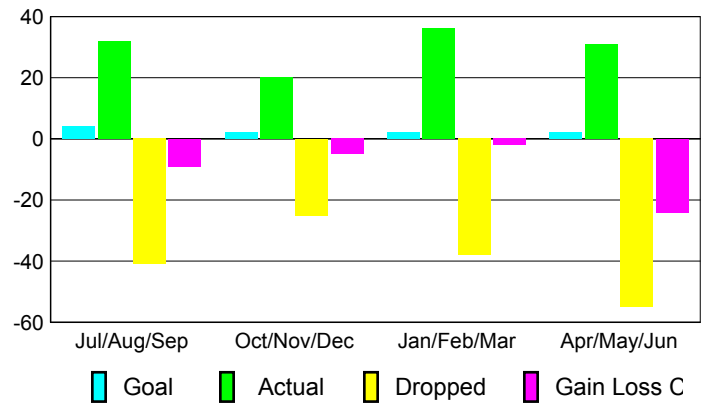

Membership Results 2008-2009

Goal, New, Dropped, Gain/Loss

Comparison of Membership Gain/Loss

Current Year Compared to the Previous Year