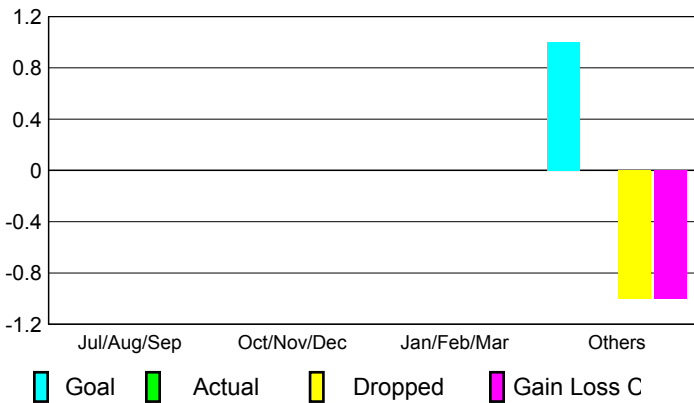

2008-2009 GMT Quarterly Report for District (or Undistricted) **District 2 X2**

GMT: **LELAND KOLKMEYER**

Location: **TEXAS**

GMT CA: **1 & 2**

CLUBS

Club Results 2008-2009

Clubs 2007-2008

Month	New Club Goal	Actual New Clubs	Actual Dropped Clubs	Gain/Loss of Clubs	Gain/Loss of Clubs
Jul/Aug/Sep	0	0	0	0	0
Oct/Nov/Dec	0	0	0	0	0
Jan/Feb/Mar	0	0	0	0	0
Apr/May/June	1	0	-1	-1	0
Totals	1	0	-1	-1	0

Club Results 2008-2009

Goal, New, Dropped, Gain/Loss

Comparison of Club Gain/Loss

Current Year Compared to the Previous Year